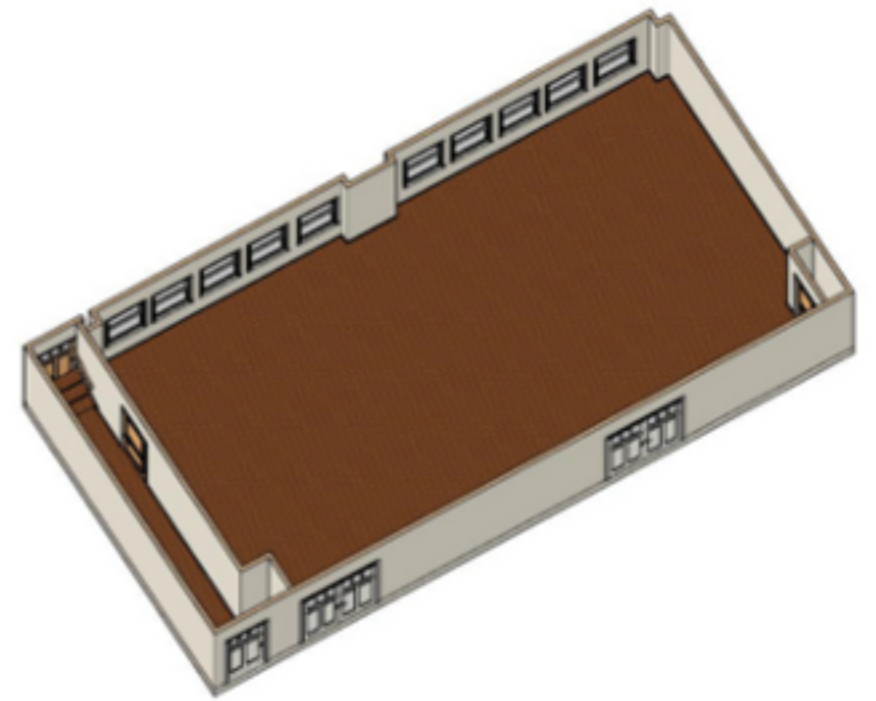

Boardwalk

-  110 Electrical Wall Plug
-  Wired Internet Plug
-  Wireless Internet

Kennebecasis I & II Hilton Saint John

Seating
Banquet Rounds - 80 ppl
Reception - 120 ppl
Theatre - 150 ppl

Seating
Classroom - 62 ppl
Hollow Square - 60 ppl
U-Shape - 54 ppl

Seating
Board Room - 34 ppl
Caberet 6's - 48 ppl
*** AV can affect these #'s

Audio Visual
PSAV (on-site)
Alex Green - 506-657-3044
alexgreen@psav.com

All Electrical, Rigging, Internet, Audio Visual arranged through PSAV