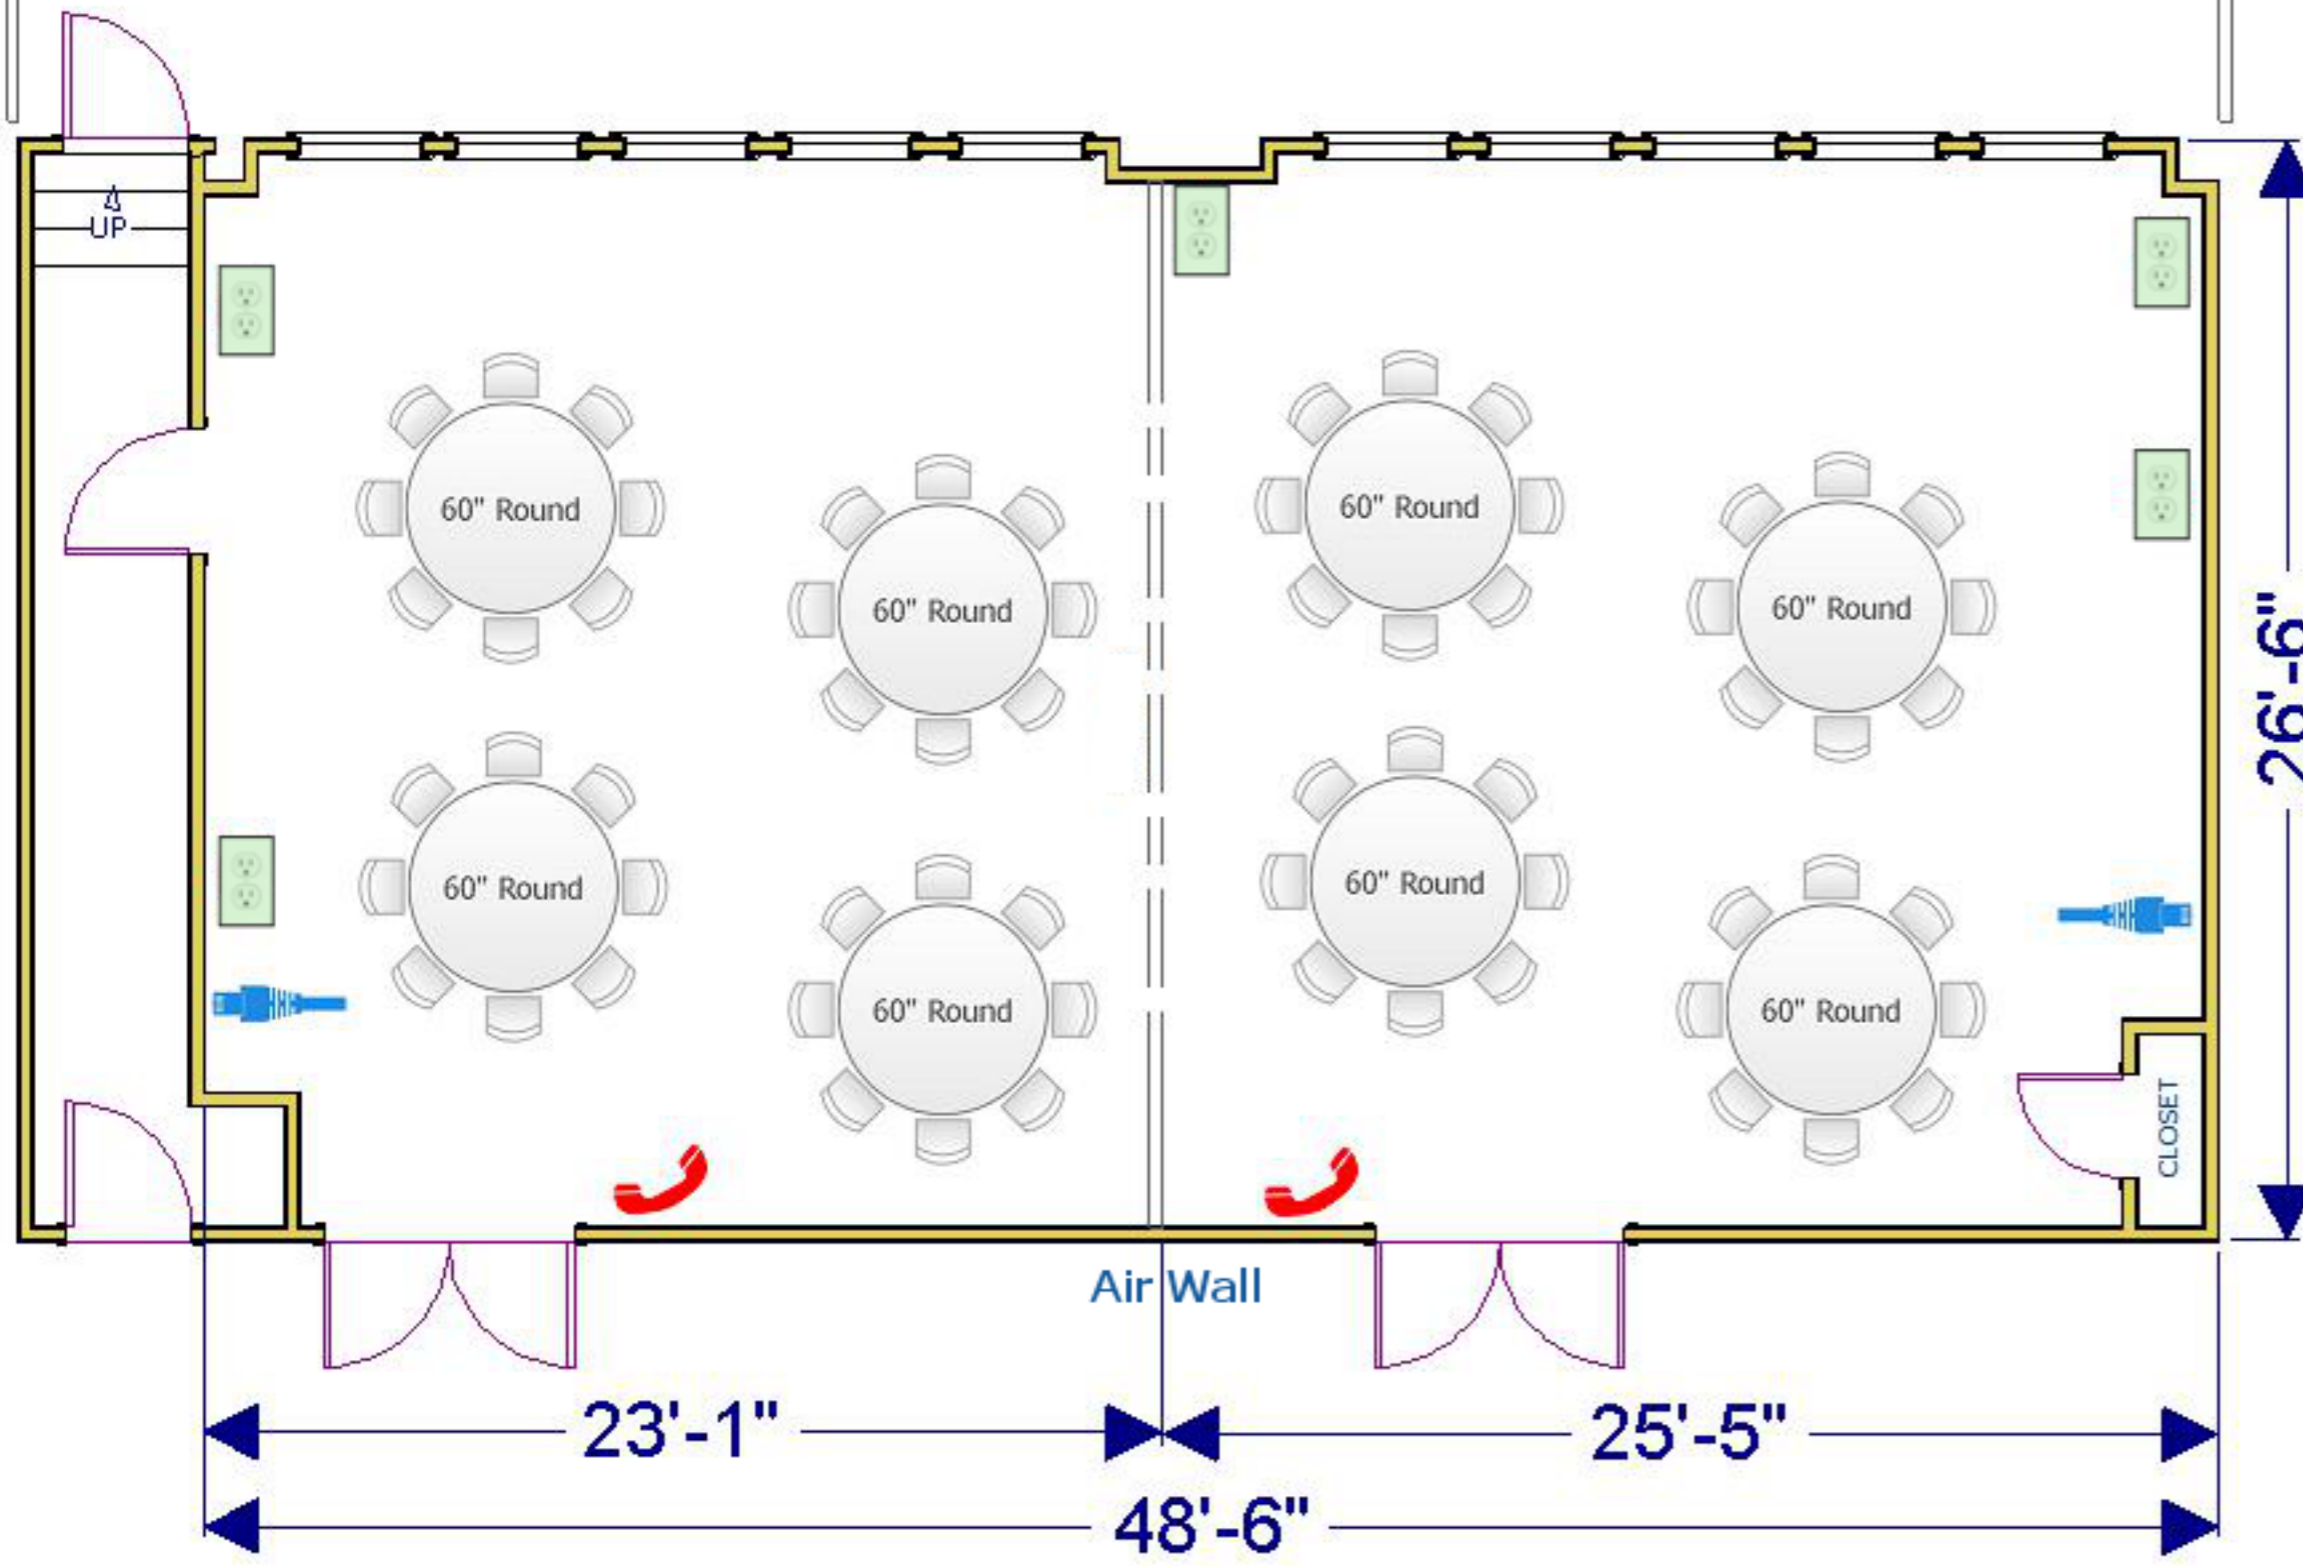

Boardwalk

-  110 Electrical Wall Plug
-  Wired Internet Plug
-  Wireless Internet

Kennebecasis I & II Hilton Saint John

Seating
Banquet Rounds - 80 ppl
Reception - 120 ppl
Theatre - 150 ppl

Seating
Classroom - 62 ppl
Hollow Square - 60 ppl
U-Shape - 54 ppl

Seating
Board Room - 34 ppl
Caberet 6's - 48 ppl
*** AV can affect these #'s

Audio Visual
PSAV (on-site)
Alex Green - 506-657-3044
alexgreen@psav.com

All Electrical, Rigging, Internet, Audio Visual arranged through PSAV