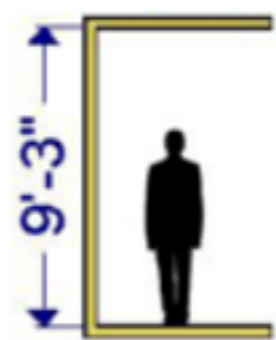

Boardwalk

-  110 Electrical Wall Plug
-  Wired Internet Plug
-  Wireless Internet

Kennebecasis I & II Hilton Saint John

Seating
Banquet Rounds - 80 ppl
Reception - 120 ppl
Theatre - 150 ppl

Seating
Classroom - 62 ppl
Hollow Square - 60 ppl
U-Shape - 54 ppl

Seating
Board Room - 34 ppl
Caberet 6's - 48 ppl
*** AV can affect these #'s

Audio Visual
PSAV (on-site)
Alex Green - 506-657-3044
alexgreen@psav.com

All Electrical, Rigging, Internet, Audio Visual arranged through PSAV