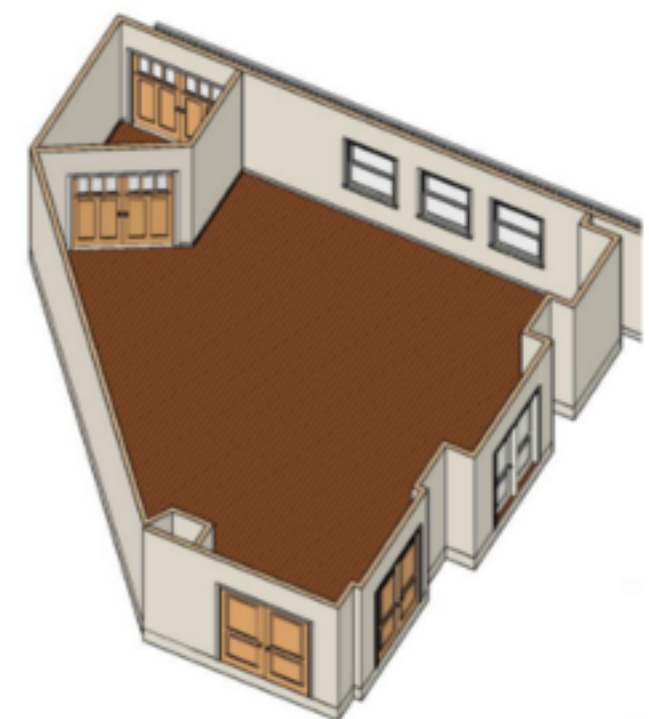

Boardwalk

-  110 Electrical Wall Plug
-  Wired Internet Plug
-  Wireless Internet

King's County Hilton Saint John

Seating
Banquet Rounds - 32 ppl
Reception - 50 ppl
Theatre - 54 ppl

Seating
Classroom - 27 ppl
Hollow Square - 22 ppl
U-Shape - 17 ppl

Seating
Board Room - 22 ppl
Cabaret 6's - 24 ppl
*** AV can affect these #'s

Audio Visual
PSAV (on-site)
Alex Green - 506-657-3044
alexgreen@psav.com

All Electrical, Rigging, Internet, Audio Visual arranged through PSAV