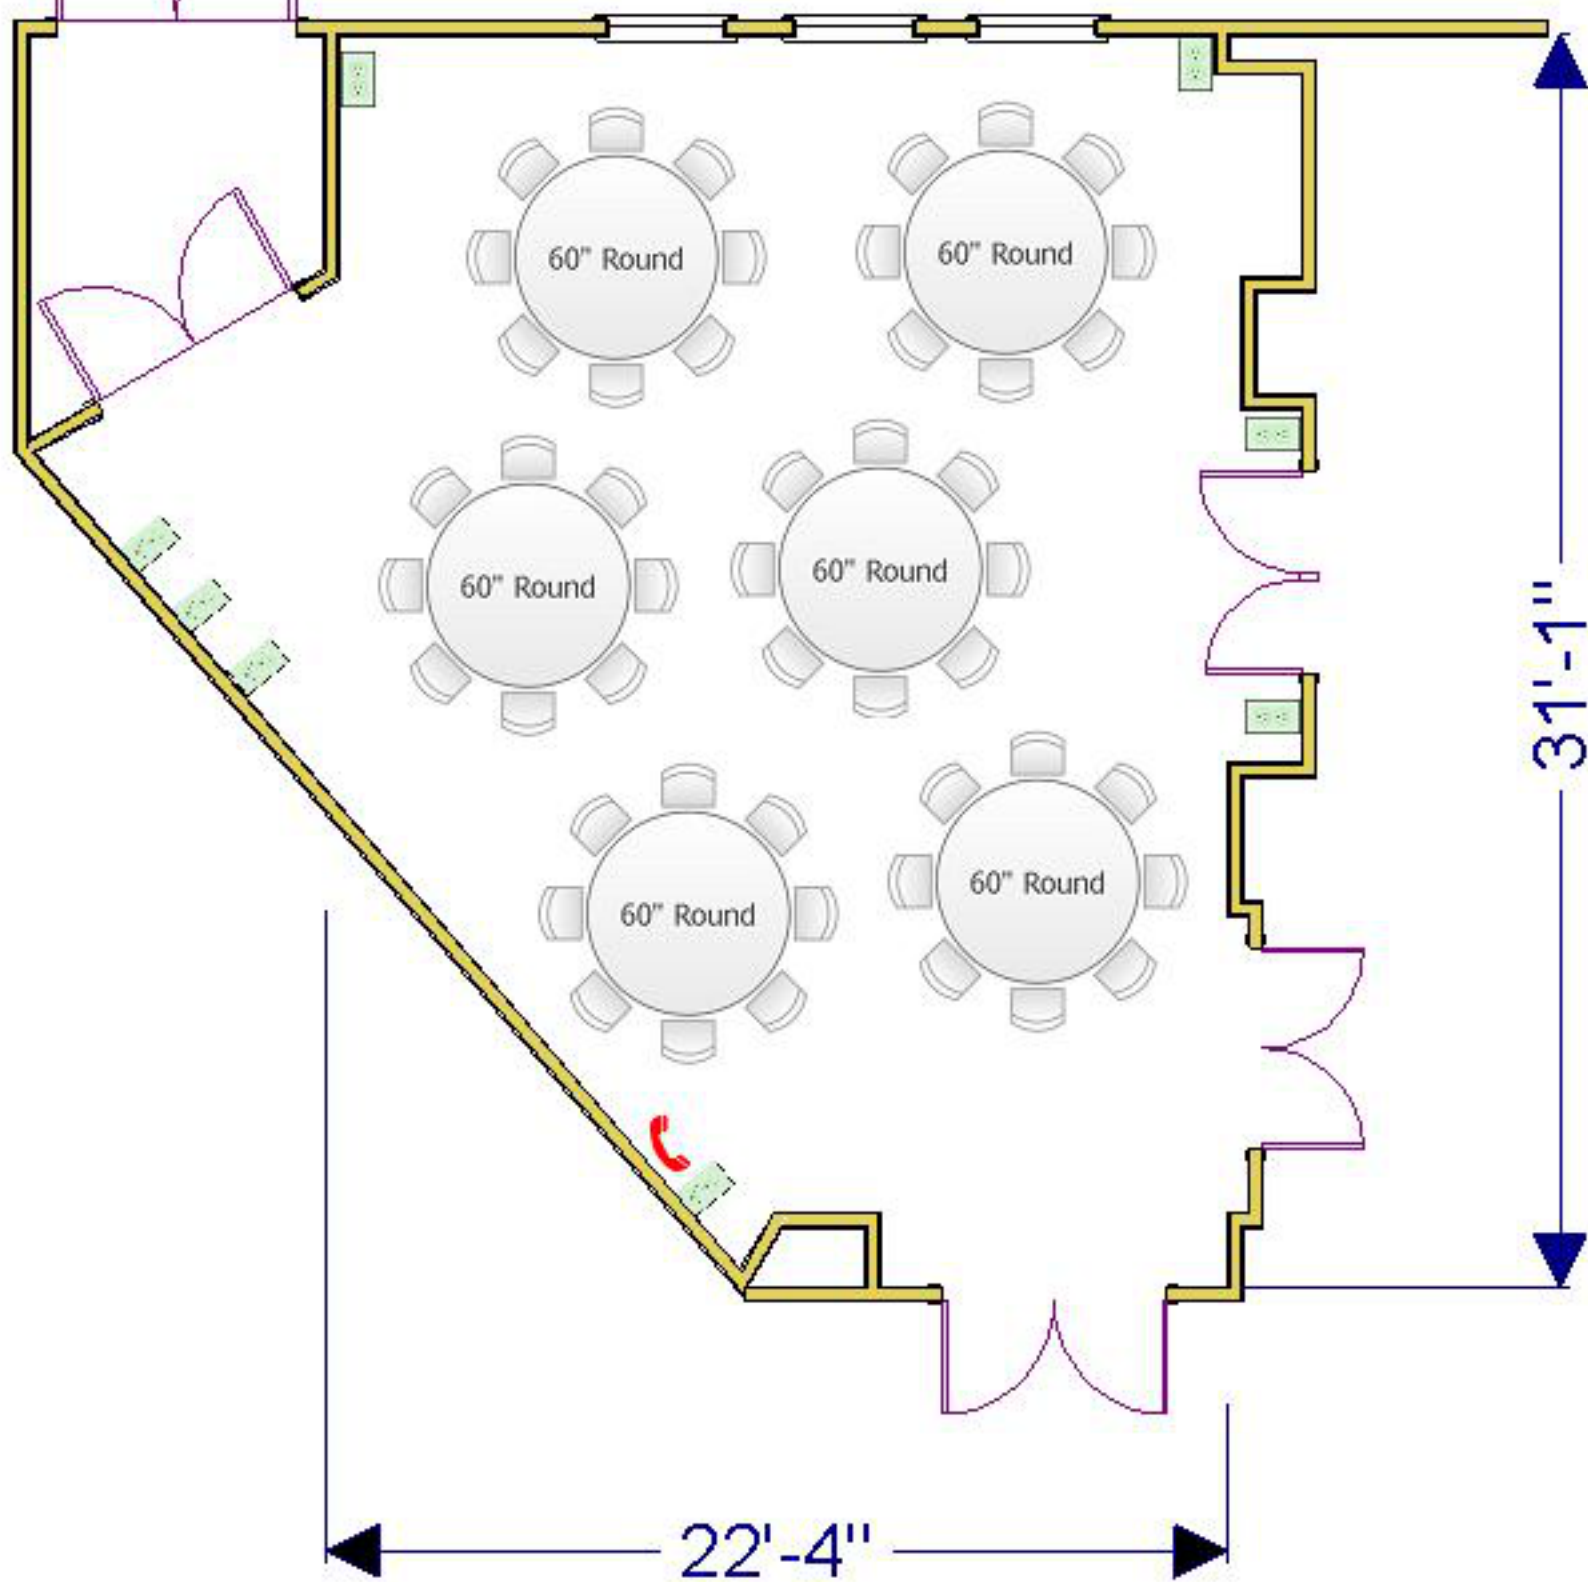

Boardwalk

-  110 Electrical Wall Plug
-  Wired Internet Plug
-  Wireless Internet

King's County Hilton Saint John

Seating
Banquet Rounds - 32 ppl
Reception - 50 ppl
Theatre - 54 ppl

Seating
Classroom - 27 ppl
Hollow Square - 22 ppl
U-Shape - 17 ppl

Seating
Board Room - 22 ppl
Cabaret 6's - 24 ppl
*** AV can affect these #'s

Audio Visual
PSAV (on-site)
Alex Green - 506-657-3044
alexgreen@psav.com

All Electrical, Rigging, Internet, Audio Visual arranged through PSAV